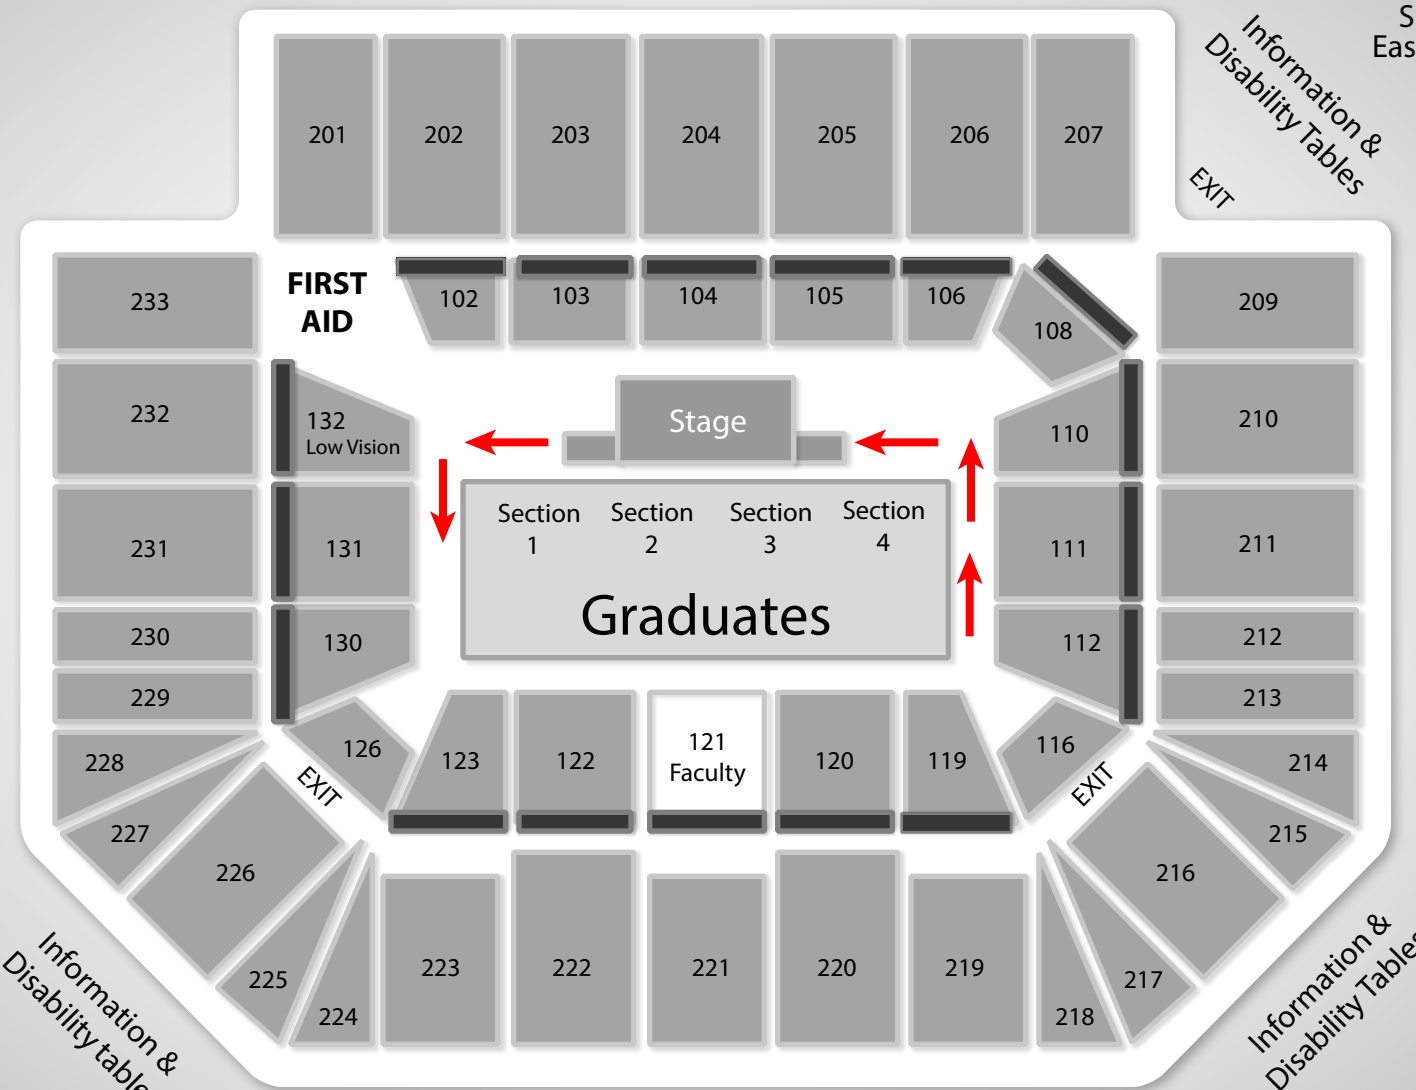

DALE F. HALTON ARENA COMMENCEMENT SEATING

↑
Union Parking Deck
-
Light Rail
-
Shuttle Buses for
East Deck / Light Rail

**NORTHEAST
ENTRANCE**

→
To East
Parking Deck

**WEST
ENTRANCE**

**EAST
ENTRANCE**

←
West Parking Deck
-
ADA & Paratransit
Pickup/Drop Off

↓
Cone
Parking Deck

Guest Services, Stroller Check, and Lost & Found

		
Graduate Seating	Guest Seating	ADA/Wheelchair